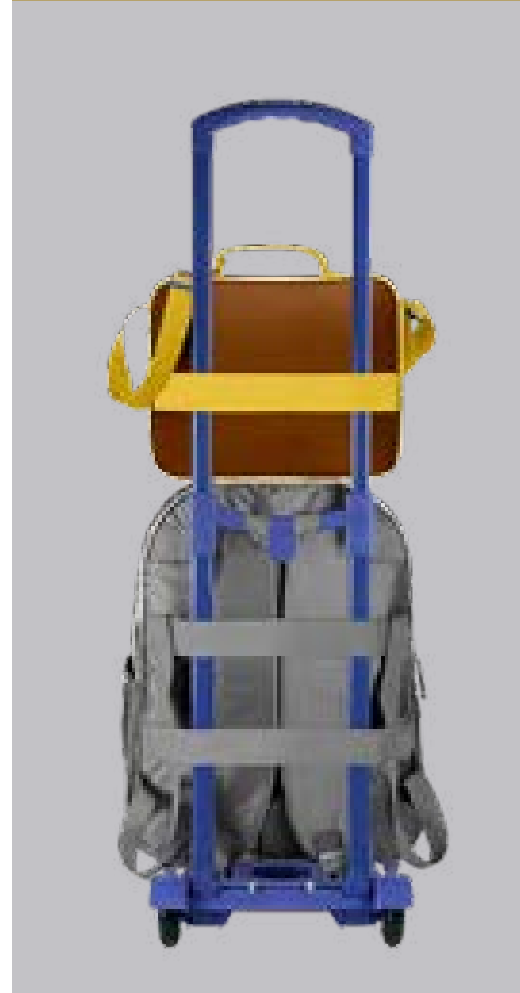

PORTAMERIENDA TÉRMICO EVA 3D

3D INSULATED LUNCH SHOULDER BAG

INTERIOR TÉRMICO
INSULATED BAG

Composition:

FRONT: 100% EVA

BODY: 100% polyester 600D

INSIDE: white lining PEVA
thermal filling PE foam

Size:

23,5 x 19,5 x 8 CM

EJEMPLO CON CARRO
EXAMPLE WITH TROLLEY

Interior térmico.
Insulated bag.